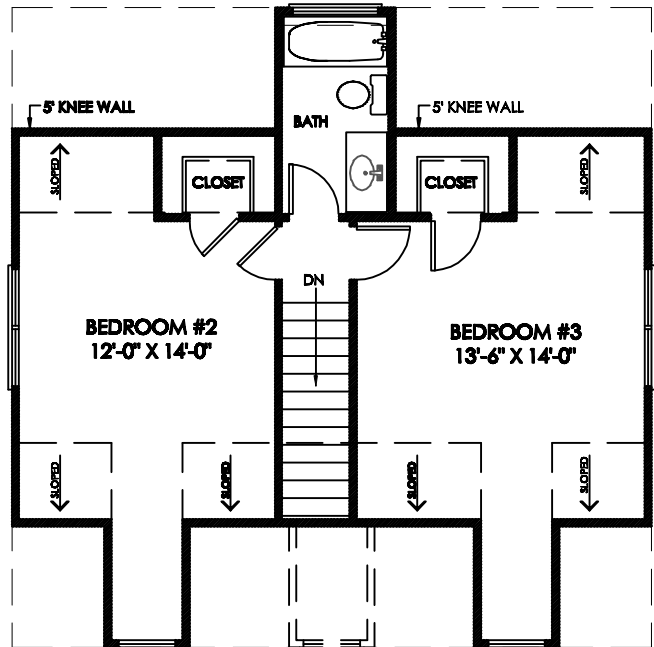

FRONT ELEVATION

FRONT STREET HOME DESIGNS
 BRAUFORT, NC 28516
 (252) 725-1956

"The EGRET"

ORDER CODE **EP-022**

PRICE CODE **B**

SQUARE FOOTAGE

1ST FLOOR HEATED **1981 SQ. FT.**
 2ND FLOOR HEATED **637 SQ. FT.**
 TOTAL HEATED **1636 SQ. FT.**

OVERALL DIMENSIONS

38'-0" W X 46'-0" D

© 2009 FRONT STREET HOME DESIGNS ALL RIGHTS RESERVED

WWW.FRONTSTREETDESIGNS.COM

MAIN FLOOR PLAN

SECOND FLOOR PLAN