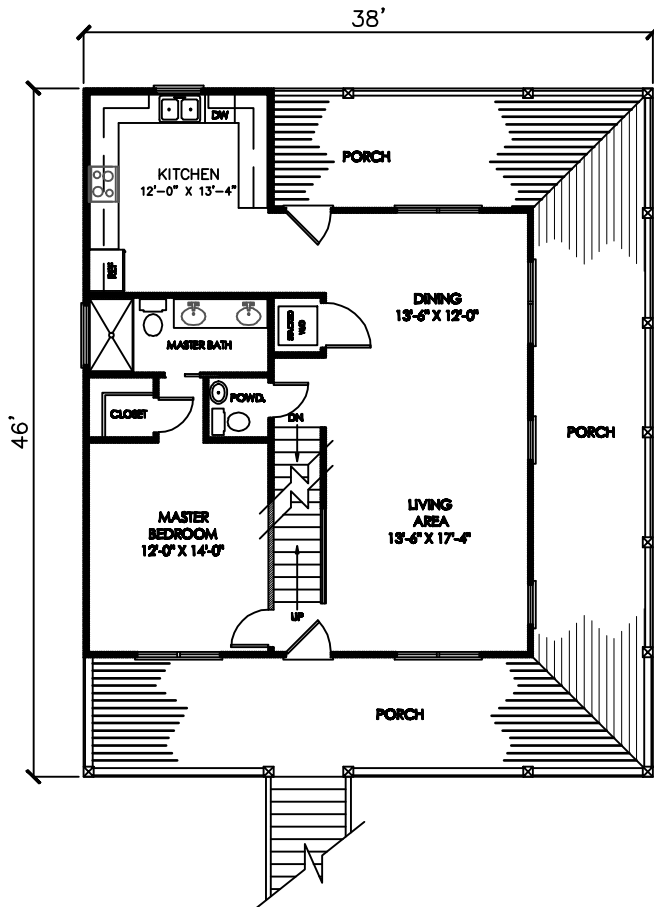

FRONT ELEVATION

FRONT STREET HOME DESIGNS
 BRAUFORT, NC 28516
 (252) 725-1956

"The EGRET"

ORDER CODE **EP-022**

PRICE CODE **B**

SQUARE FOOTAGE

1ST FLOOR HEATED **1981 SQ. FT.**
 2ND FLOOR HEATED **637 SQ. FT.**
 TOTAL HEATED **1636 SQ. FT.**

OVERALL DIMENSIONS

38'-0" W X 46'-0" D

© 2009 FRONT STREET HOME DESIGNS ALL RIGHTS RESERVED

WWW.FRONTSTREETDESIGNS.COM

MAIN FLOOR PLAN

SECOND FLOOR PLAN