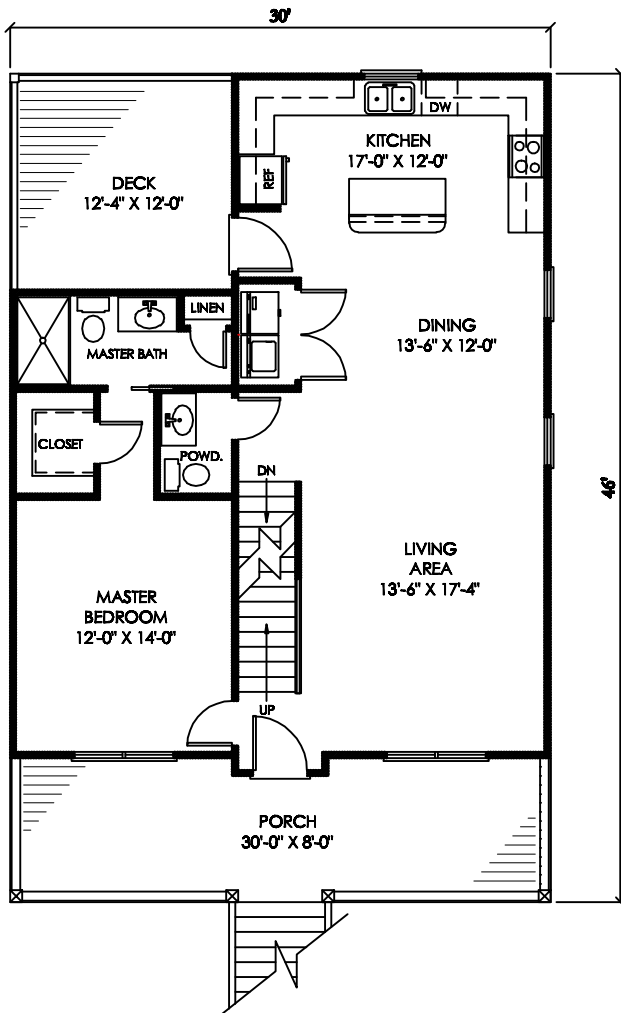

FRONT ELEVATION

FRONT STREET HOME DESIGNS
 BEAUFORT, NC 28516
 (252) 725-1936

"The ASHLEY"

ORDER CODE **BP-001**

PRICE CODE **B**

SQUARE FOOTAGE

1ST FLOOR HEATED	997 SQ. FT.
2ND FLOOR HEATED	618 SQ. FT.
TOTAL HEATED	1607 SQ. FT.

OVERALL DIMENSIONS

30'-0" W X 46' D

© 2004 FRONT STREET HOME DESIGNS ALL RIGHTS RESERVED

WWW.FRONTSTREETDESIGNS.COM

MAIN FLOOR PLAN

SECOND FLOOR PLAN