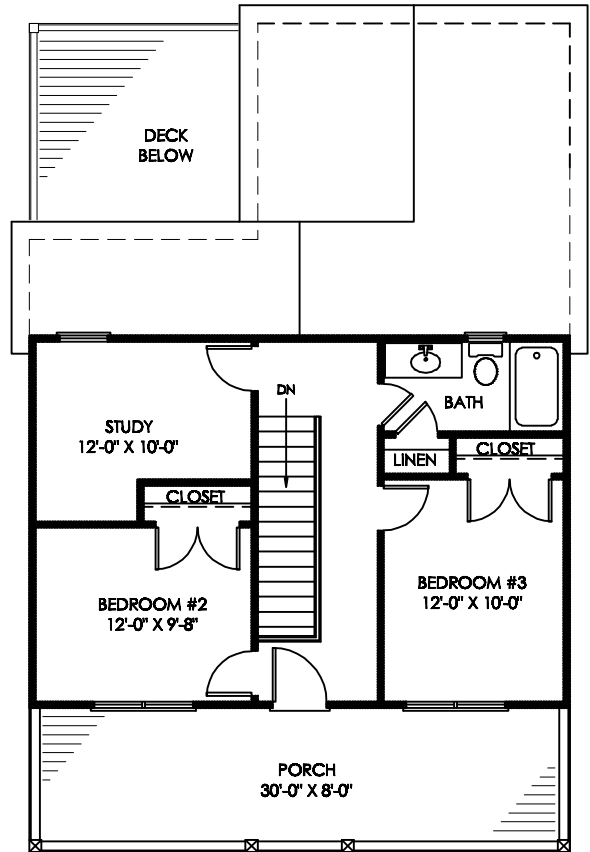

FRONT ELEVATION

FRONT STREET HOME DESIGNS
 BEAUFORT, NC 28516
 (252) 725-1936

"The ASHLEY"

ORDER CODE **BP-001**

PRICE CODE **B**

SQUARE FOOTAGE

1ST FLOOR HEATED	997 SQ. FT.
2ND FLOOR HEATED	618 SQ. FT.
TOTAL HEATED	1607 SQ. FT.

OVERALL DIMENSIONS

30'-0" W X 46' D

© 2004 FRONT STREET HOME DESIGNS ALL RIGHTS RESERVED

WWW.FRONTSTREETDESIGNS.COM

MAIN FLOOR PLAN

SECOND FLOOR PLAN