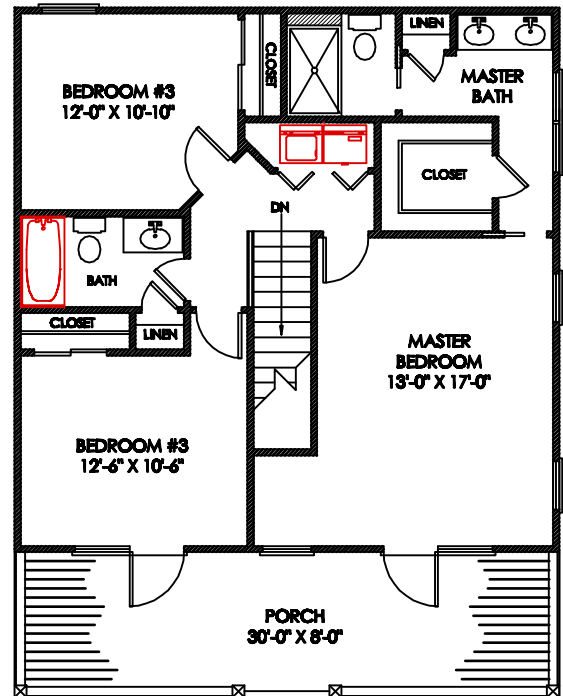

FRONT ELEVATION

FRONT STREET HOME DESIGNS
 BEAUFORT, NC 28516
 (252) 725-1956

"The Ryan"

ORDER CODE	RP-072
PRICE CODE	C

SQUARE FOOTAGE

1ST FLOOR HEATED	924 SQ. FT.
2ND FLOOR HEATED	988 SQ. FT.
TOTAL HEATED	1824 SQ. FT.

OVERALL DIMENSIONS
30'-0" W X 46'-0" D

© 2010 FRONT STREET HOME DESIGNS ALL RIGHTS RESERVED
WWW.FRONTSTREETDESIGNS.COM

MAIN FLOOR PLAN

SECOND FLOOR PLAN