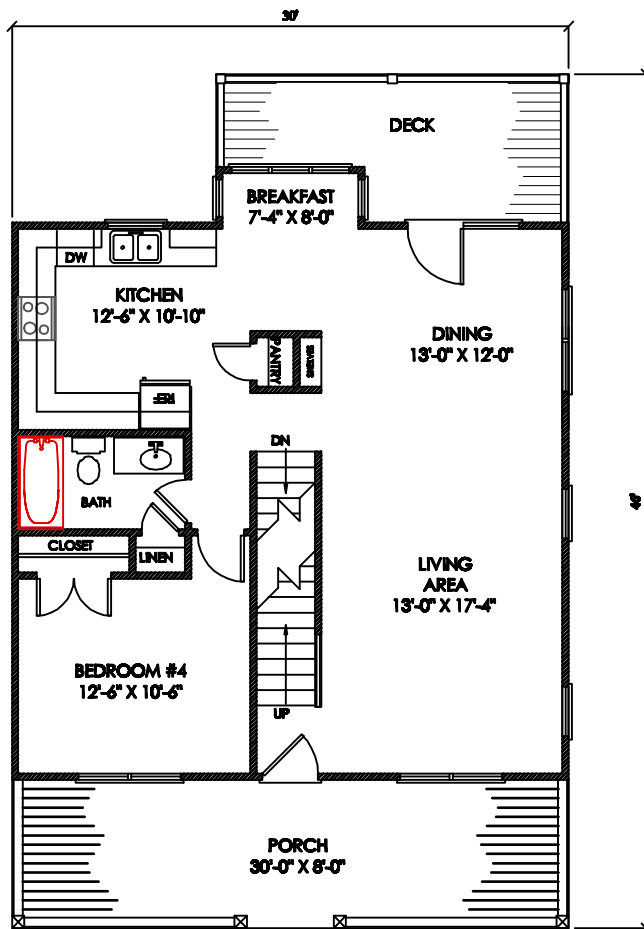

FRONT ELEVATION

FRONT STREET HOME DESIGNS
 BEAUFORT, NC 28516
 (252) 725-1956

"The Ryan"

ORDER CODE	RP-072
PRICE CODE	C

SQUARE FOOTAGE

1ST FLOOR HEATED	924 SQ. FT.
2ND FLOOR HEATED	988 SQ. FT.
TOTAL HEATED	1824 SQ. FT.

OVERALL DIMENSIONS
30'-0" W X 46'-0" D

© 2010 FRONT STREET HOME DESIGNS ALL RIGHTS RESERVED
WWW.FRONTSTREETDESIGNS.COM

MAIN FLOOR PLAN

SECOND FLOOR PLAN