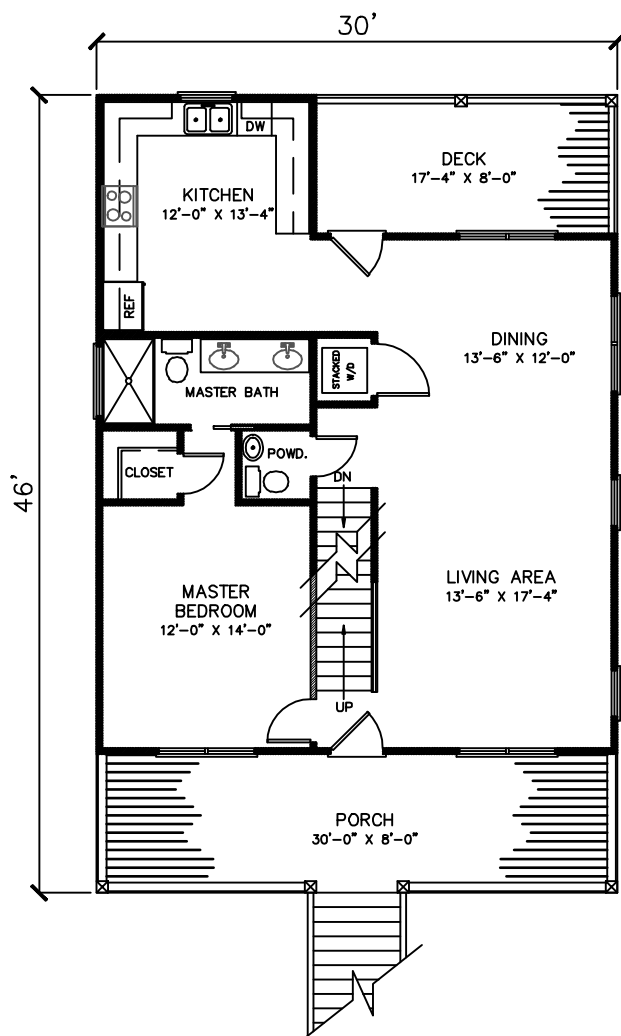

**FRONT ELEVATION**

**FRONT STREET HOME DESIGNS**  
 BRAUFORT, NC 28516  
 (252) 723-1936

**"The CURLEW"**

**ORDER CODE** BP-024

**PRICE CODE** B

**SQUARE FOOTAGE**

**1ST FLOOR HEATED** 1001 SQ. FT.  
**2ND FLOOR HEATED** 637 SQ. FT.  
**TOTAL HEATED** 1638 SQ. FT.

**OVERALL DIMENSIONS**

30'-0" W X 46' D

© 2009 FRONT STREET HOME DESIGNS ALL RIGHTS RESERVED

WWW.FRONTSTREETDESIGNS.COM

**MAIN FLOOR PLAN**

**SECOND FLOOR PLAN**