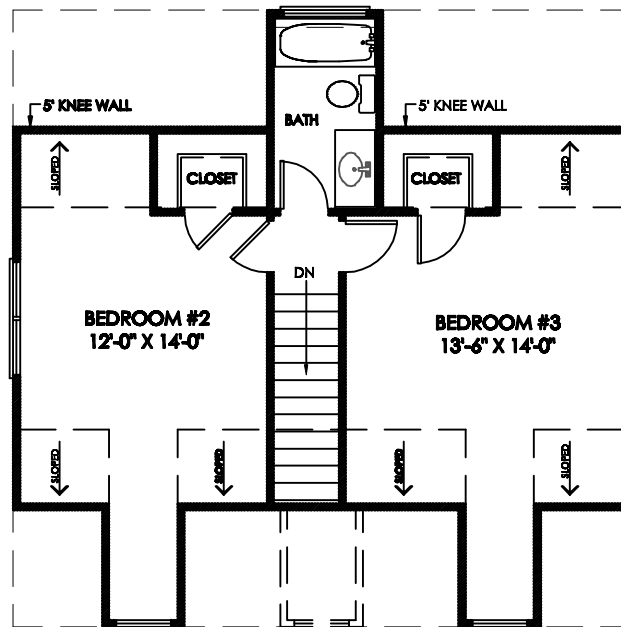

**FRONT ELEVATION**

**FRONT STREET HOME DESIGNS**  
 BRAUFORT, NC 28516  
 (252) 723-1936

**"The CURLEW"**

**ORDER CODE** BP-024

**PRICE CODE** B

**SQUARE FOOTAGE**

**1ST FLOOR HEATED** 1001 SQ. FT.  
**2ND FLOOR HEATED** 637 SQ. FT.  
**TOTAL HEATED** 1638 SQ. FT.

**OVERALL DIMENSIONS**

30'-0" W X 46' D

© 2009 FRONT STREET HOME DESIGNS ALL RIGHTS RESERVED

WWW.FRONTSTREETDESIGNS.COM

**MAIN FLOOR PLAN**

**SECOND FLOOR PLAN**