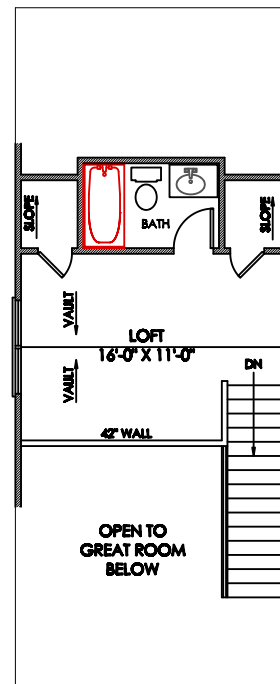

FRONT ELEVATION

| | | |
|--|--------------------------------------|--|
|  | FRONT STREET HOME DESIGNS | |
| | BRAUFORT, NC 28516 (252) 725-1956 | |

"The BARBARA"

ORDER CODE EP-044

PRICE CODE A

SQUARE FOOTAGE

| | |
|--------------------------|--------------------|
| MAIN FLOOR HEATED | 640 SQ. FT. |
| 2ND FLOOR HEATED | 265 SQ. FT. |
| TOTAL HEATED | 905 SQ. FT. |

OVERALL DIMENSIONS

16'-0" W X 56' D

© 2010 FRONT STREET HOME DESIGNS ALL RIGHTS RESERVED

MAIN FLOOR PLAN

SECOND FLOOR PLAN