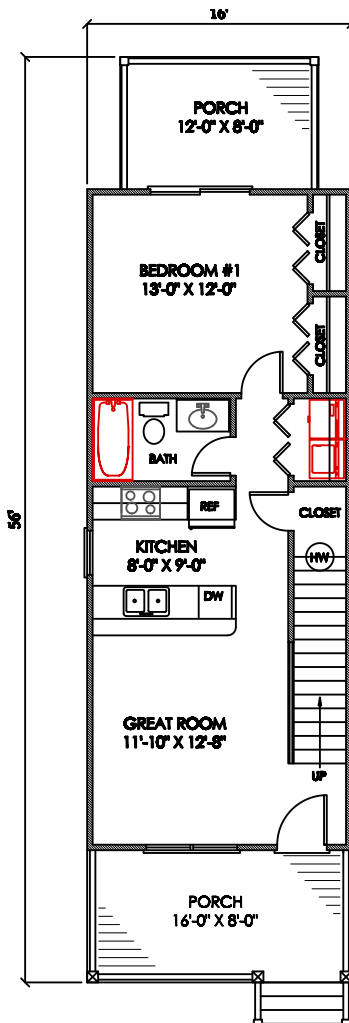

FRONT ELEVATION

| | | |
|--|--------------------------------------|--|
|  | FRONT STREET HOME DESIGNS | |
| | BRAUFORT, NC 28516 (252) 725-1956 | |

"The BARBARA"

ORDER CODE EP-044

PRICE CODE A

SQUARE FOOTAGE

| | |
|--------------------------|--------------------|
| MAIN FLOOR HEATED | 640 SQ. FT. |
| 2ND FLOOR HEATED | 265 SQ. FT. |
| TOTAL HEATED | 905 SQ. FT. |

OVERALL DIMENSIONS

16'-0" W X 56' D

© 2010 FRONT STREET HOME DESIGNS ALL RIGHTS RESERVED

MAIN FLOOR PLAN

SECOND FLOOR PLAN